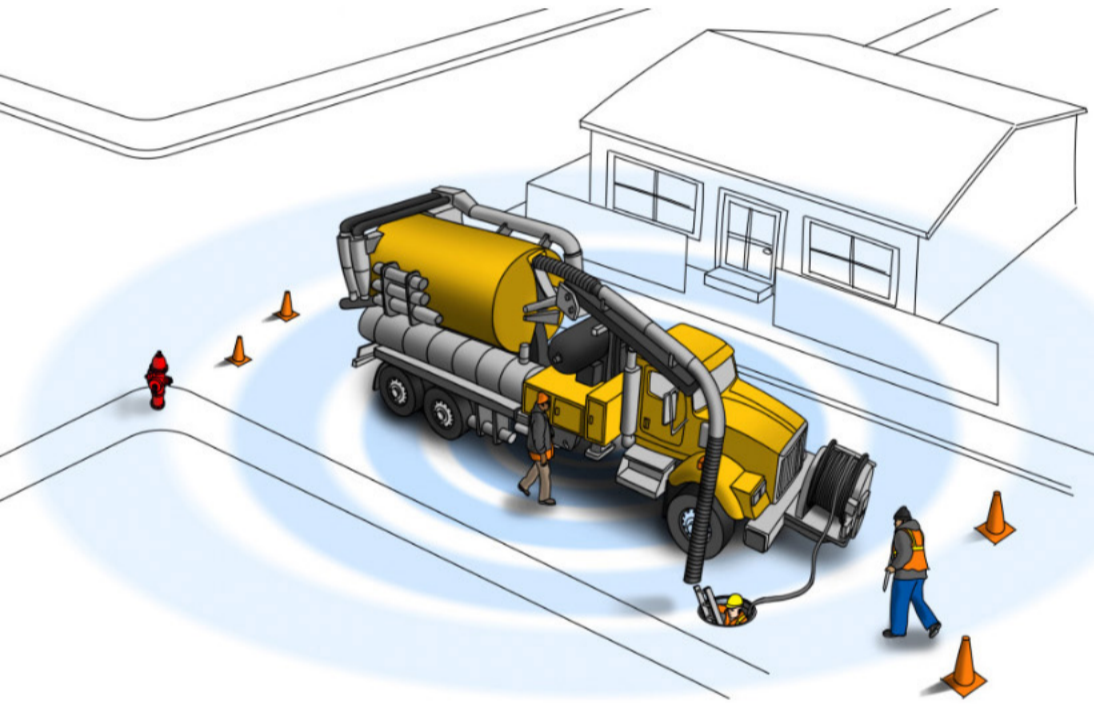

CLEAR COMMUNICATION

in high noise environments

Personal | Team | Enterprise Wireless Systems

BUILT FOR TOUGH JOBS.

YOU'VE GOT A TOUGH JOB ENVIRONMENT AND WORK DOESN'T STOP WHEN CONDITIONS GET HARSH.

Sonetics headsets are rugged and built for demanding crews on tough jobs. Expose them to rain, wind, mud, dust, snow—no matter what the conditions, you can count on talking to your crew without stopping work.

- ✓ Asphalt Milling
- ✓ Hydroexcavation
- ✓ Crane Operation
- ✓ Trenching
- ✓ Pile Driving
- ✓ Underground Utility
- ✓ Directional Drilling
- ✓ Heavy Equipment Operation
- ✓ Excavation
- ✓ Tunneling and Boring
- ✓ Surveying
- ✓ Site Preparation